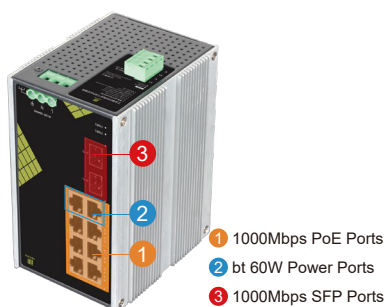

Ports Description