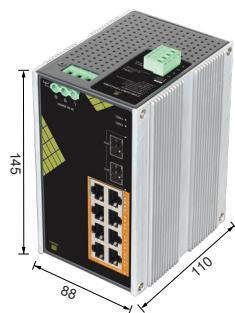

Dimension (mm)