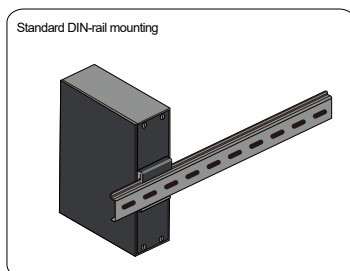

Installation Diagram

Specifications

Model	GNT-IG1210FP-AC
Ports	PoE (1~6):10/100/1000Mbps PoE ports (RJ45), PoE (7~8):10/100/1000Mbps PoE ports (RJ45),Support bt 60W High Power SFP(1~2):10/100/1000Mbps SFP ports
Transmission Rate	2000Mbps Full Duplex; 10 or 100 or 1000 Mbps Half Duplex
Transmission Distance	130m
Performance Specification	Bandwidth:20Gbps
	Network Latency (10 to 1000Mbps): $\leq 16\mu s$ (use the 64byte package size)
	MAC address table: 8K
	Packet forwarding rate: 14.88Mpps
Networking Standard	The Frame Filter & Transmission Rate: 14800pps the most for 10M port, 148800pps the most for 100M port;1488000pps the most for 1000M port
	IEEE 802.3i 10BASE-T/IEEE 802.3u 100BASE-TX
	IEEE 802.3ab 1000BASE-T
	IEEE 802.3x Flow Control
Power Support	IEEE 802.3af/at/bt Power over Ethernet
	Power Input: 90~264VAC, DC48-52V input, Triple Redundancy, Total$\leq 130W$ AI Watchdog: Port 1~8 Power Output: PoE1~6 Port:1/2(+52V),3/6(GND)$\leq 30W$ PoE7~8 Port:1245(+53V),3678(GND) Compatible1/2(+52V),3/6(GND)$\leq 60W$
Protection Level	Protection Level:IP40, Lightning Protection:6KV, ESD Protection:8KV, IEC61000-4-5 Surge Protection 6KV, IEC61000-4-2 ESD 8/15KV
Physical Specifications	Size(H*D*W): 145*110*88mm, Weight: 0.9KG/Pcs
Package	Size(L*W*H): 400*360*230mm(CTN Box); 12Pcs/CTN
Working Environment	Operating Temperature: -40°C~70°C
	Storage Temperature: -40°C~70°C
	Relative Humidity: 5%~90% Non-condensing
	Heat dissipation mode: fanless design, natural heat dissipation
Certification	CE Mark
	FCC Part15,Class B
	RoHS 2.0
Warranty	Whole Device: 1 year
Package Content	User Manual, Terminal